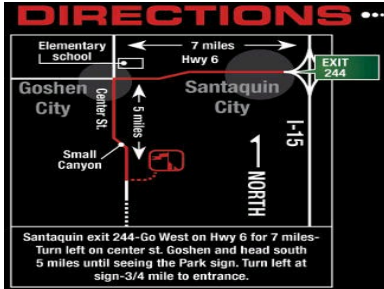

SUGARLOAFERS MC

Cow Dung Run-Grand Prix

USRA Points Event!

Location: Mountain West MX, Mona UT

November 9, 2013

www.sugarloafersmc.com

No Gate Fees!

Minis